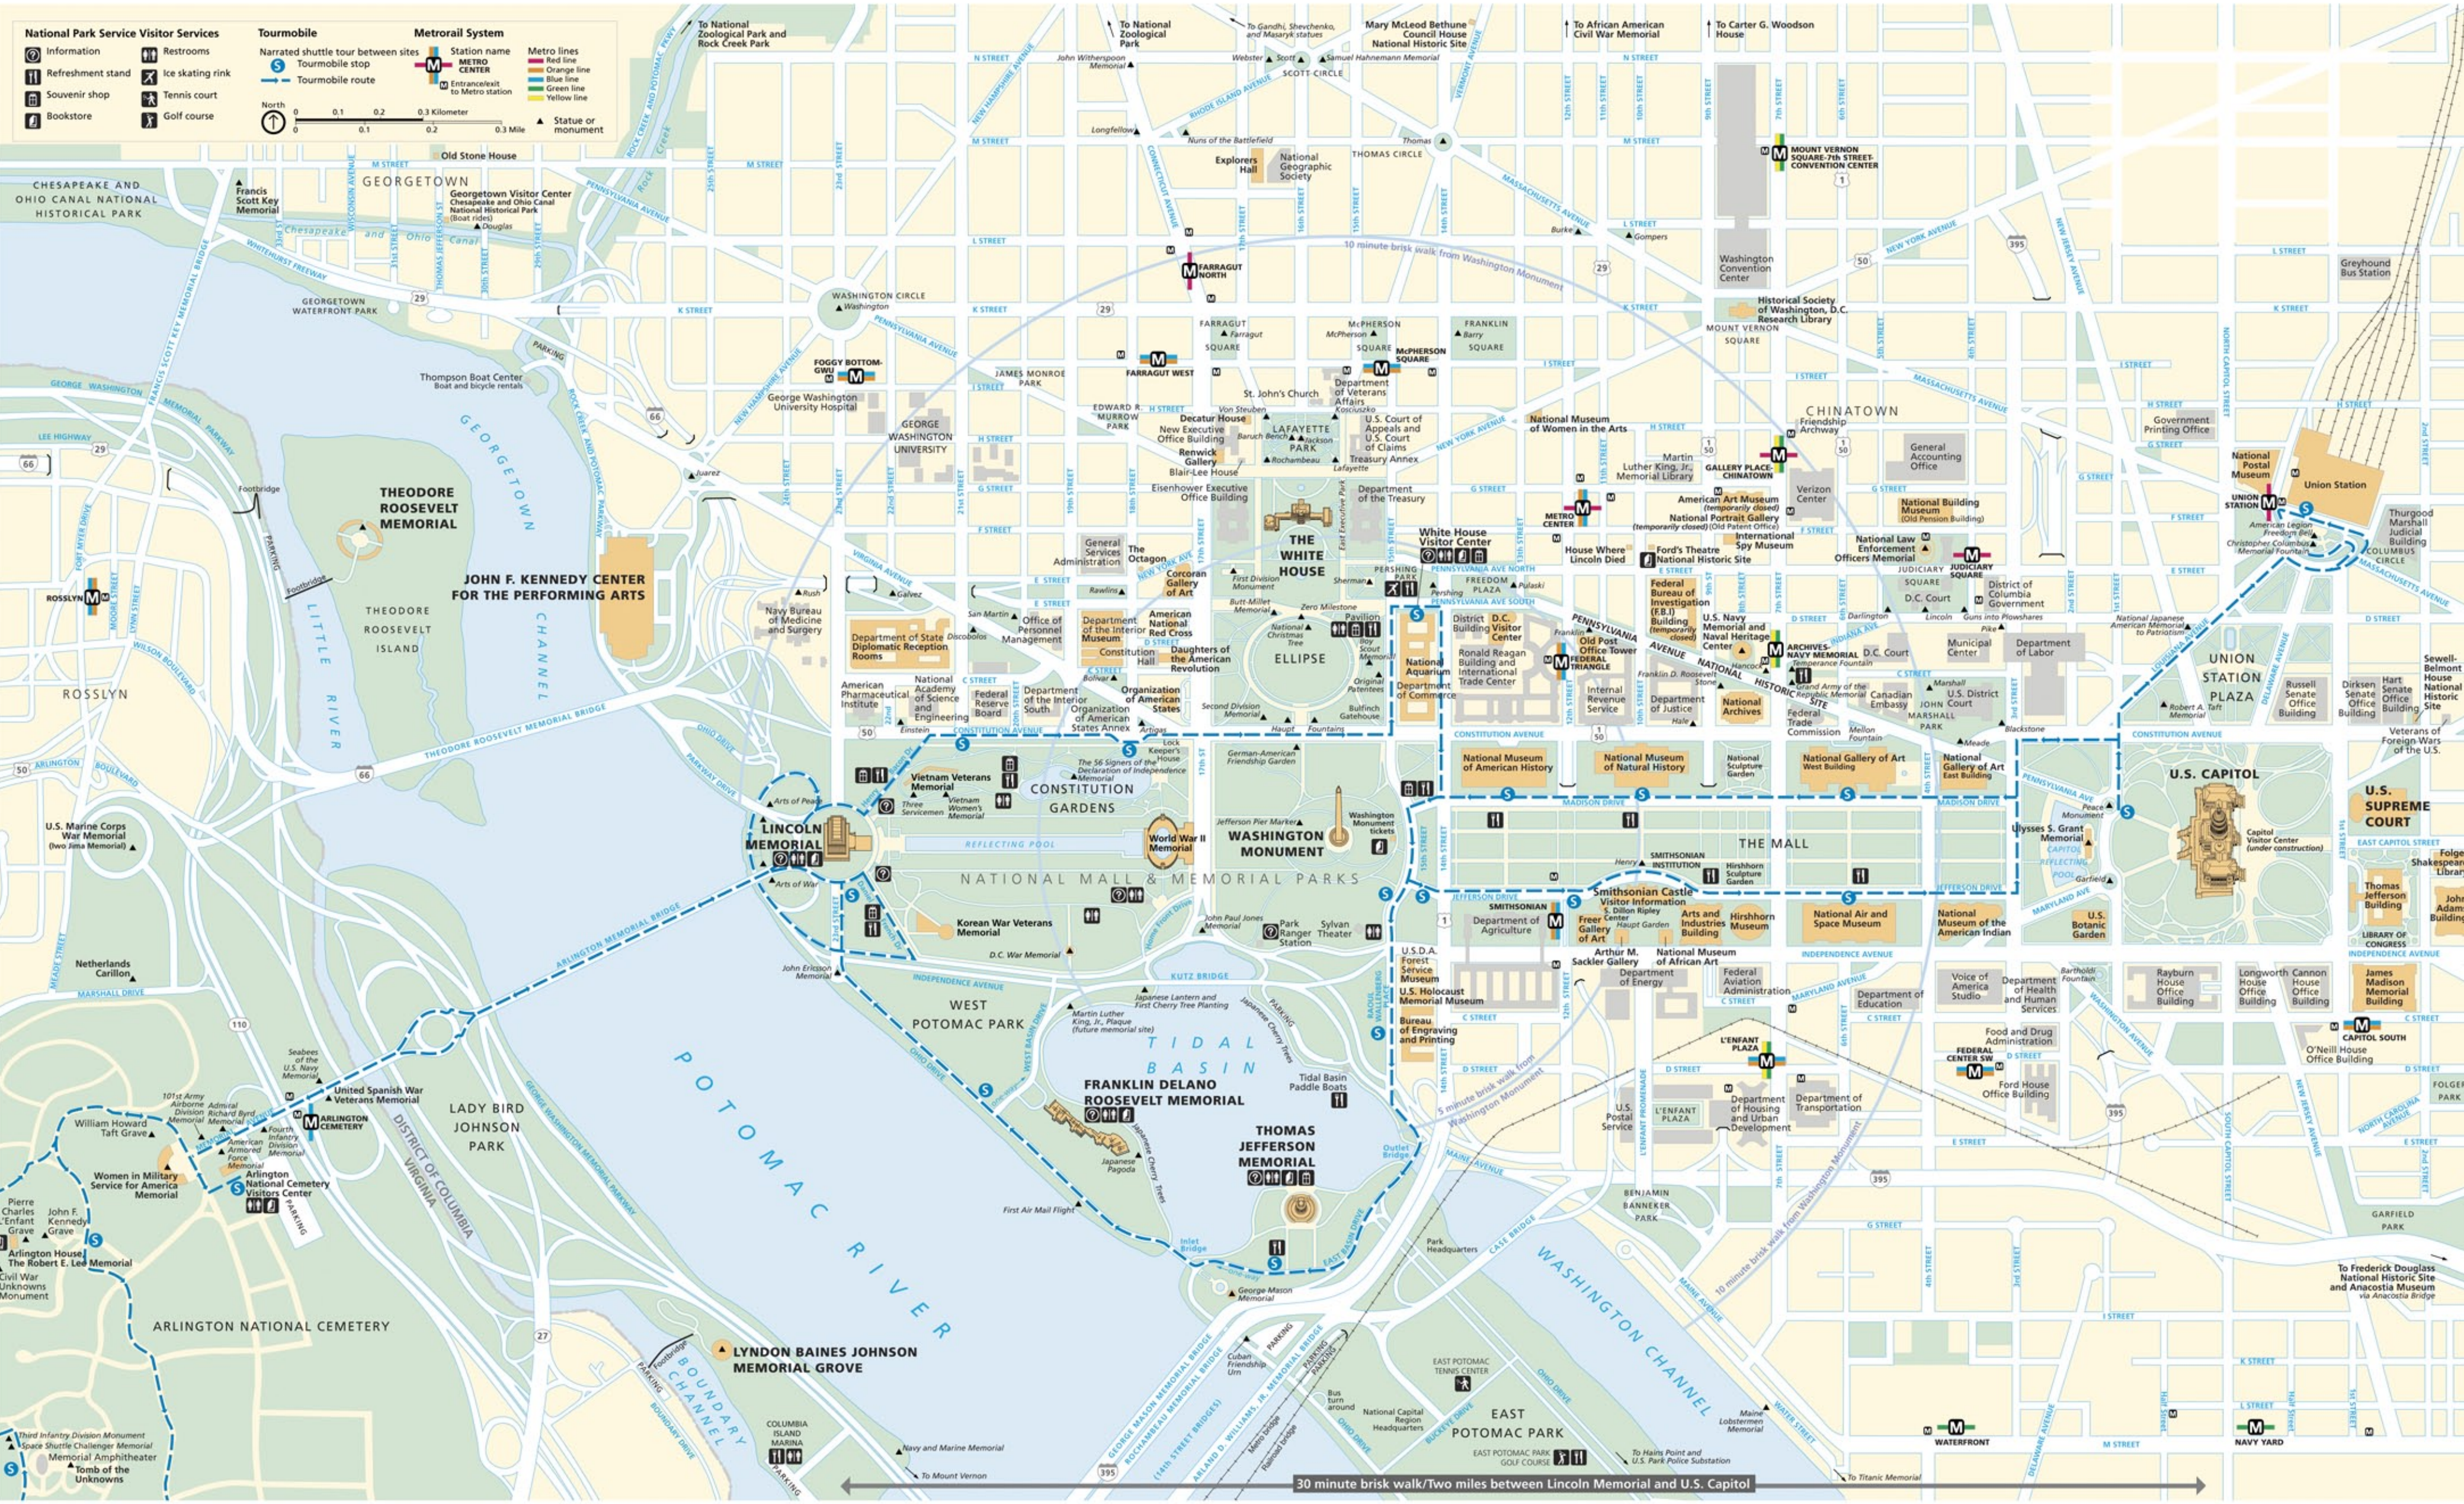

- National Park Service Visitor Services**
- Information
 - Restrooms
 - Refreshment stand
 - Souvenir shop
 - Bookstore
 - Ice skating rink
 - Tennis court
 - Golf course

- Tourmobile**
- Narrated shuttle tour between sites
 - Tourmobile stop
 - Tourmobile route

- Metrorail System**
- Station name
 - Entrance/exit to Metro station
 - Metro lines: Red line, Orange line, Blue line, Green line, Yellow line
 - Statue or monument

Scale: 0 to 0.3 Kilometers / 0 to 0.3 Miles

30 minute brisk walk/Two miles between Lincoln Memorial and U.S. Capitol